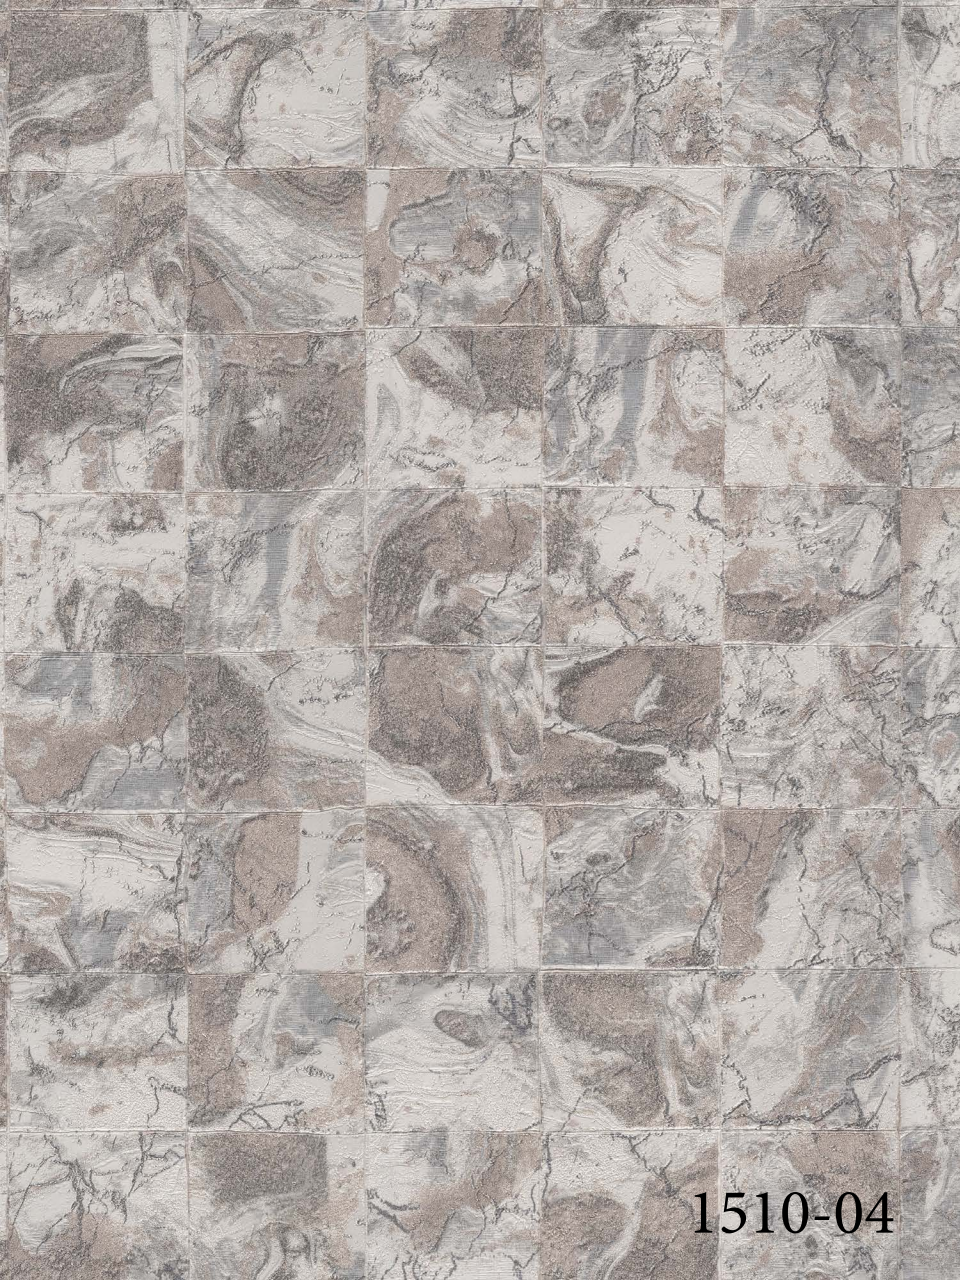

1502-04

1501-04

1503-01

The image displays two distinct decorative wallpaper patterns. The left pattern, labeled '1502-03', features vertical stripes of varying widths. The stripes alternate between a light beige color with a fine wood-grain texture and a darker taupe color with a subtle floral or damask pattern. The right pattern, labeled '1501-03', is a classic damask design. It consists of large, ornate, symmetrical floral motifs in a light beige tone, set against a background of fine, vertical, taupe-colored lines.

1502-03

1501-03

1503-07

1503-03

1502-01

1501-01

1503-01

1502-02

1501-02

1503-02

1503-04

1510-03

1510-01

1514-01

1514-02

1514-06

1510-05

1510-04

1514-01

1514-03

1514-05

1510-02

1514-04